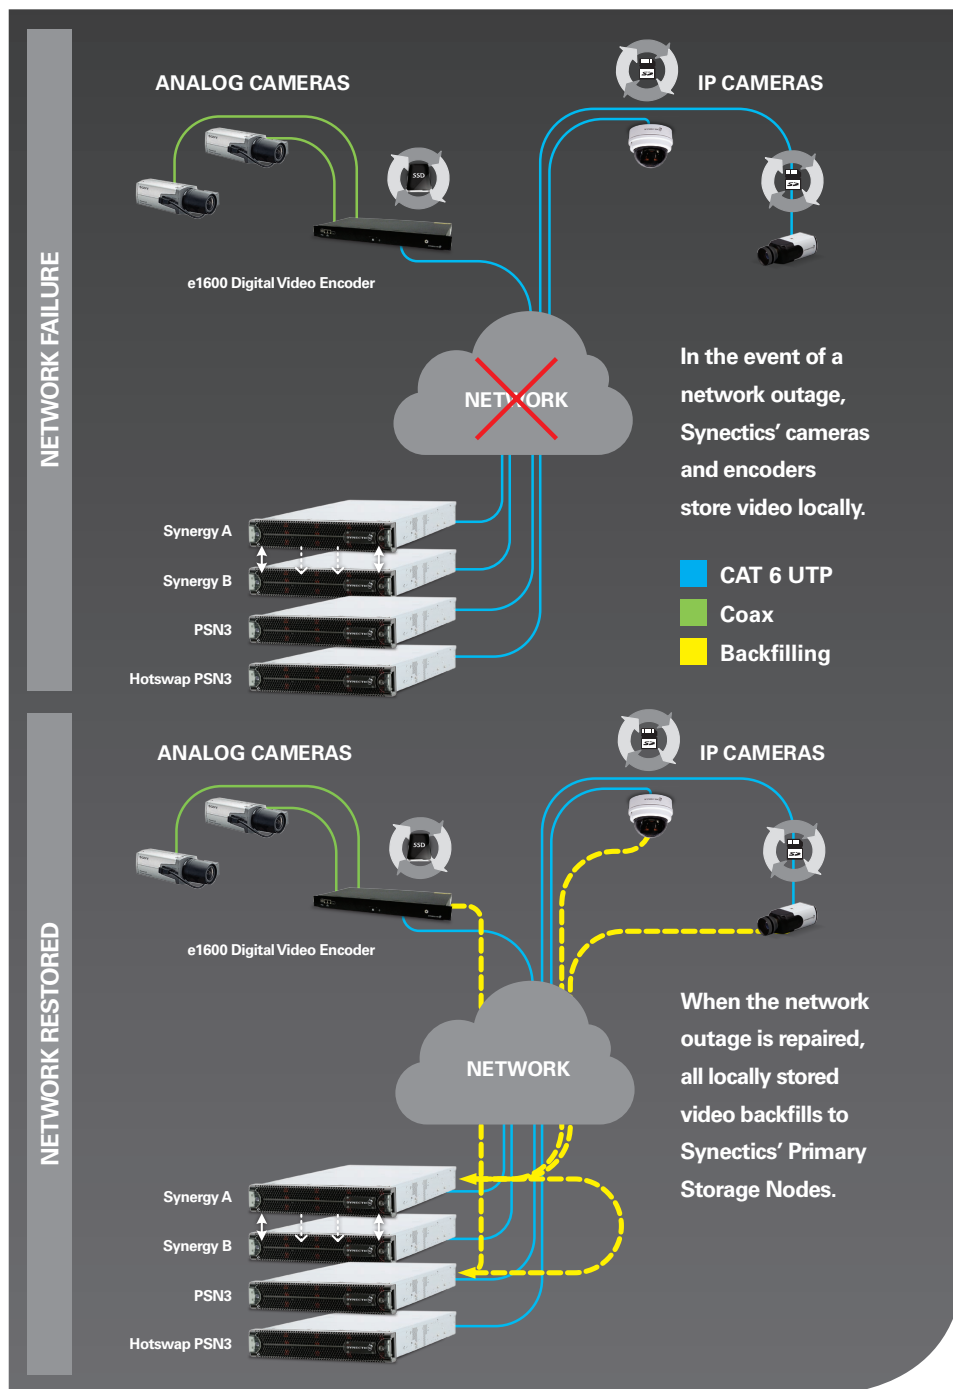

Backfilling

Protection Against Network Failure

Synergy 3 offers unparalleled protection against IP video loss due to network failure. Synectics' IP cameras and encoders, equipped with SD memory cards or internal hard drive storage, can be configured to record locally for several hours in case of network interruption.

When the network is restored, Synergy 3 will identify any missing video from the primary storage servers and look for the missing segments on edge-based IP cameras and encoders that have been recording while the network was down.

Synergy 3's backfill technology will then automatically copy the missing video from the edge device across the network onto the primary storage server, restoring it with full data integrity. During the backfill process, cameras and encoders continue to stream and record without interruption.