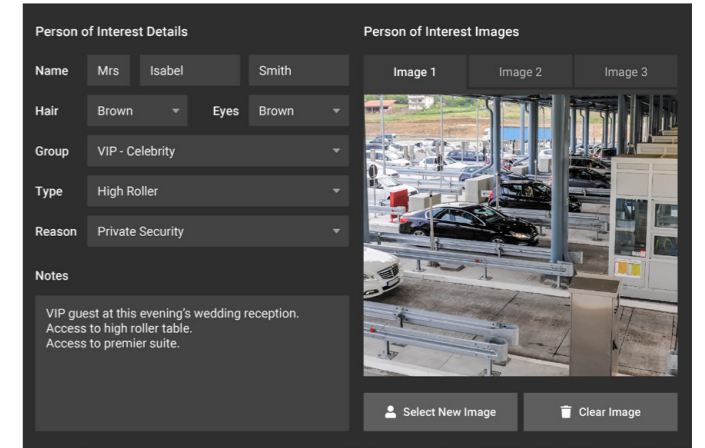

Casinos and Resorts the World Over Rely on Synergy

Make Sure No Threats Go Undetected

Open Architecture

Integrate data from third-party security and gaming systems including point of sale, access control, slots, Baccarat, Roulette, video content analysis, facial and license plate recognition.

AI and Analytics Alerts

Receive instant notifications for unusual or suspicious activity. Synergy intelligently 'surfaces up' video that warrants attention.

Manage Incidents Effectively

Workflows

Workflows are an automated and customisable tool that ensures you take the correct steps when responding to any event – from critical situations to daily routine tasks.

Investigation View

Swiftly analyse video content across your cameras to help investigate incidents and enhance your overall security measures.

Improve the Guest Experience

License Plate Recognition

Identify VIP guests by their license plates and provide personalised services, such as designated parking areas, expedited entry, and tailored promotions.

Facial Detection and Recognition

Facial recognition integration enables efficient check-ins, personalised services, enhanced security for guests, while providing valuable insights for continuous improvement.