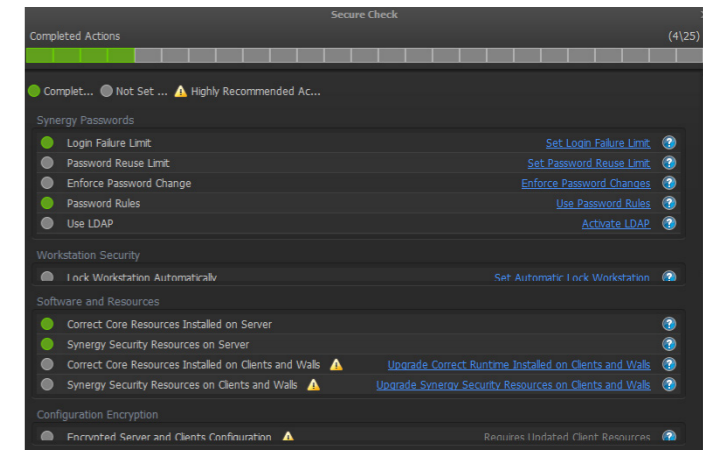

Facial Detection and Recognition

Facial recognition integration enables efficient check-ins, personalised services, enhanced security for guests, while providing valuable insights for continuous improvement.

Enhance Operational Efficiency

CAD Mapping

Navigate your property and asset layouts seamlessly. Bulk upload and autoplotting enable easy layout changes as your property grows.

Dashboards

Customised dashboards display key statistics, values, and activity updates providing real-time insights to help you make faster, data-driven decisions.

Have Complete Peace of Mind

Secure Check

Secure Check displays recommendations to improve the cybersecurity of the system, helping you check and configure the latest security state of Synergy.

Intelligent Failover

Synergy's failover capabilities include IP camera backfilling, Intelligent Edge Recording, hot swap, RAID6 redundancy, dual recording, dual NIC's and dual PSU's.

“Synergy has been my ‘go-to’ for many years in the major casinos I’ve worked at across the region. Not just for ease of use, but for absolute peace of mind – especially regarding clarity, continuous coverage, and regulatory compliance.”