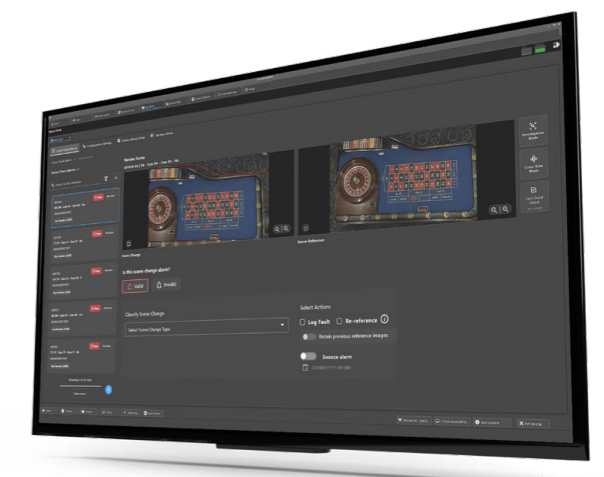

Automated Camera Assurance

Synergy Scene Check helps casinos save time and meet compliance by automatically identifying camera alignment and health.

It's an AI-powered tool designed to automatically detect:

- **Misalignment**
- **Tamper**
- **Obstruction**
- **Blur**
- **Failure**