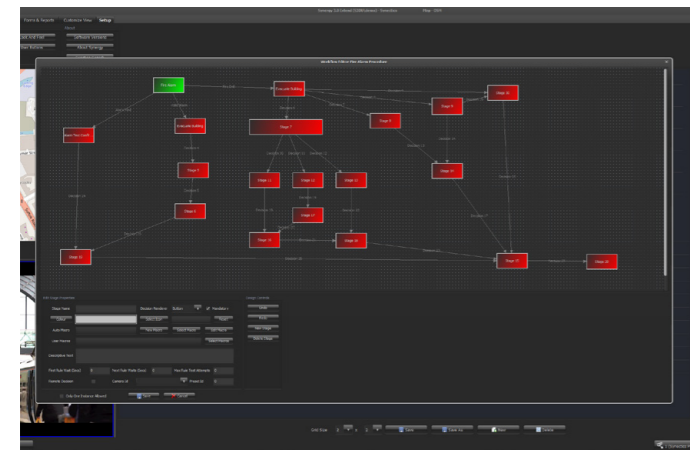

Intelligent Failover

Synergy's failover capabilities include IP camera backfilling, Intelligent Edge Recording, hot swap, RAID6 redundancy, dual recording, dual NIC's and dual PSU's.