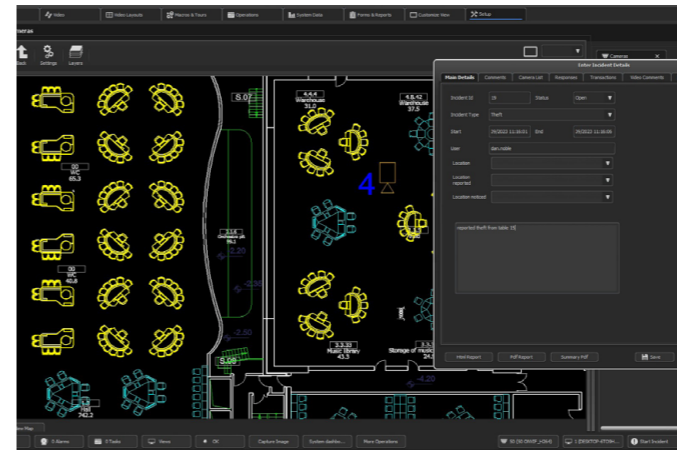

Facial Detection and Recognition

Facial recognition integration enables efficient check-ins, personalised services, enhanced security for guests, while providing valuable insights for continuous improvement.

Enhance Operational Efficiency

CAD Mapping

Navigate your property and asset layouts seamlessly. Bulk upload and autoplotting enable easy layout changes as your property grows.

Dashboards

Customised dashboards display key statistics, values, and activity updates providing real-time insights to help you make faster, data-driven decisions.