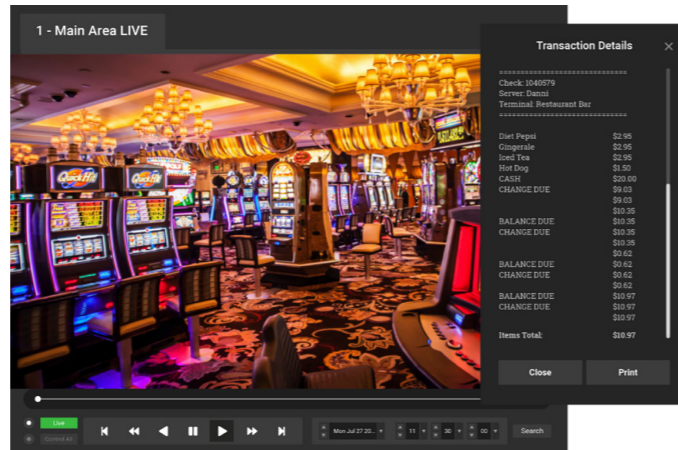

Casinos and Resorts the World Over Rely on Synergy

Make Sure No Threats Go Undetected

Open Architecture

Integrate data from third-party security and gaming systems including point of sale, access control, slots, Baccarat, Roulette, video content analysis, facial and license plate recognition.

AI and Analytics Alerts

Receive instant notifications for unusual or suspicious activity. Synergy intelligently 'surfaces up' video that warrants attention.

Manage Incidents Effectively

Workflows

Workflows are an automated and customisable tool that ensures you take the correct steps when responding to any event – from critical situations to daily routine tasks.

Investigation View

Swiftly analyse video content across your cameras to help investigate incidents and enhance your overall security measures.

Improve the Guest Experience

License Plate Recognition

Identify VIP guests by their license plates and provide personalised services, such as designated parking areas, expedited entry, and tailored promotions.

Facial Detection and Recognition

Facial recognition integration enables efficient check-ins, personalised services, enhanced security for guests, while providing valuable insights for continuous improvement.