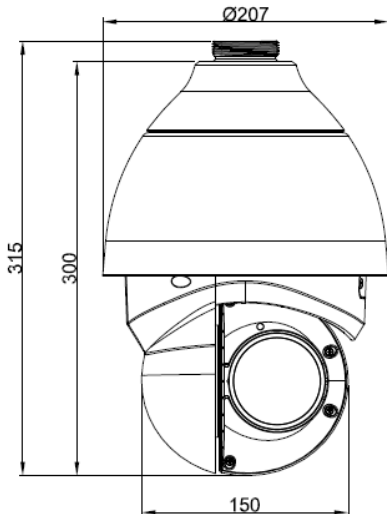

The Synectics 4K multi-stream PTZ dome IR camera is equipped with a Sony Exmor™ progressive scan CMOS sensor providing outstanding video resolution, and the capability to stream H.264 and H.265 simultaneously.

The PTZ dome camera provides 4K 50/60fps streaming or true WDR at 25/30fps. Coupled with its 22x AF zoom lens, it is capable of viewing subjects over long distances with ease.